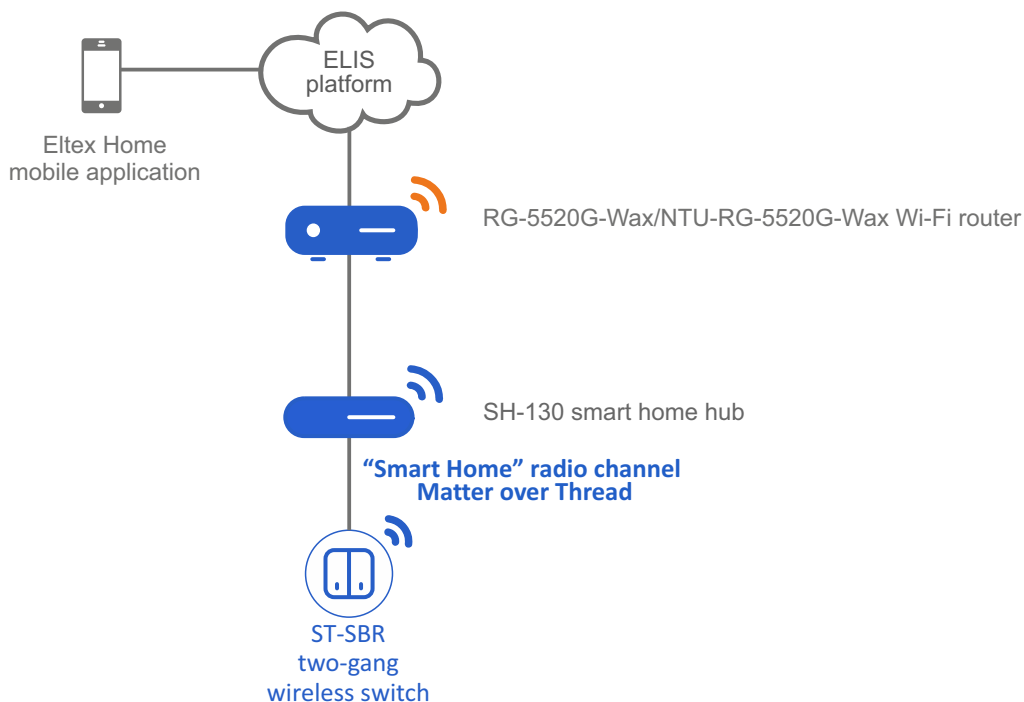

- Control of lighting and other devices
- Operation in smart home scenarios
- Support for Matter over Thread protocol

ST-SBR is a two-gang wireless switch that operates under Matter over Thread technology. The device is battery-powered and can be installed in any location without wires.

Eltex smart home

ST-MCT is part of the Eltex smart home ecosystem based on the ELIS (Eltex IoT System) platform. Users manage smart devices and sensors via a smart home hub using an iOS or Android mobile device with the Eltex Home app installed. It can be downloaded from the App Store and Google Play or via the QR code below. The app is also available in Huawei AppGallery.

ST-SBR makes it possible to control other smart home devices, such as Wi-Fi relays and sockets, as well as run customized scenarios. An Eltex hub with Matter over Thread technology support is required to connect the sensor to the network, specifically the SH-130 model.

Use case

Usage scenarios

With the Eltex Home app, it is possible to create chains of conditions for Matter over Thread sensors and smart Wi-Fi devices to cooperate. For example, the ST-MCT switch can be used in the following scenarios: