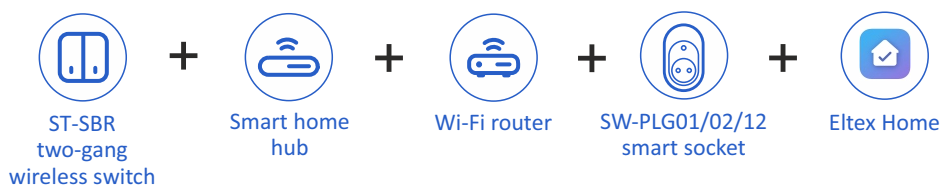

- Control of lighting and other devices
- Operation in smart home scenarios
- Support for Matter over Thread protocol

ST-SBR is a two-gang wireless switch that operates under Matter over Thread technology. The device is battery-powered and can be installed in any location without wires.

ST-SBR makes it possible to control other smart home devices, such as Wi-Fi relays and sockets, as well as run customized scenarios. An Eltex hub with Matter over Thread technology support is required to connect the sensor to the network, specifically the SH-130 model.

Use case

Usage scenarios

With the Eltex Home app, it is possible to create chains of conditions for Matter over Thread sensors and smart Wi-Fi devices to cooperate. For example, the ST-MCT switch can be used in the following scenarios:

1. Controlling the lighting using a Wi-Fi relay

2. The switch can work together with a smart socket to control household appliances.

3. Launching a scenario by pressing the switch button

Ordering information