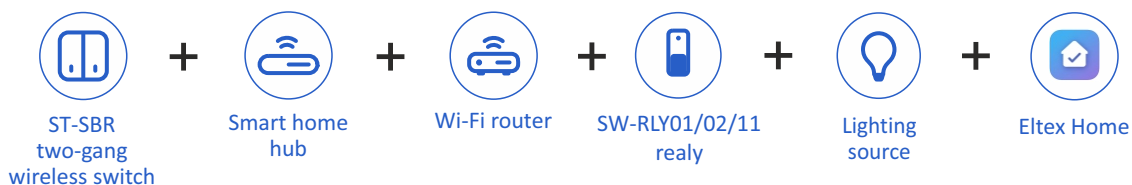

1. Controlling the lighting using a Wi-Fi relay