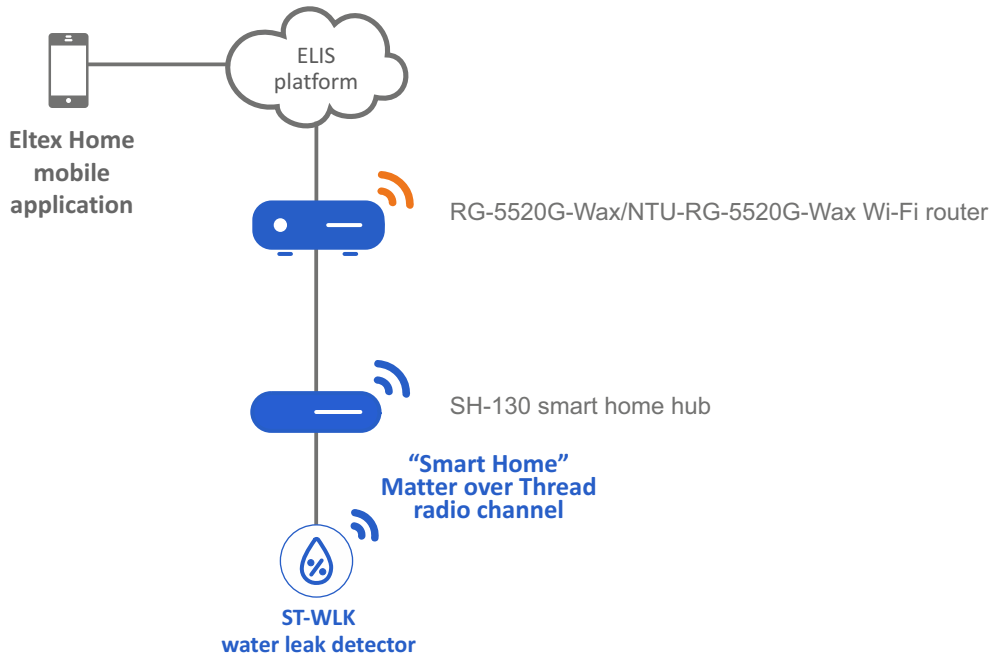

- Battery-operated
- Operation in smart home scenarios
- Easy installation
- Support for Matter over Thread protocol

ST-WLK is a water leak detector that operates under Matter over Thread technology. When a leakage is detected, the sensor sends a signal to the smart home hub.

The device is battery-operated, so it can be installed in the location of choice without the need for wiring.

Eltex smart home

ST-WLK is part of the Eltex smart home ecosystem based on ELIS (Eltex IoT System). The user manages smart devices and sensors via the smart home hub using iOS or Android mobile device with the Eltex Home app installed. It can be downloaded from the AppStore and GooglePlay or via the QR code below.

ST-WLK is part of the Eltex smart home “Control” service. The sensors included in this service are used to create a comfortable home environment (monitoring temperature and humidity levels, detecting emergencies such as smoke or water leaks). They can operate separately or as group depending on the needs of the user.

Use case

Scenarios

With the Eltex Home mobile application, it is possible to create chains of conditions for sensors operating under Matter over Thread and smart Wi-Fi devices to work together. For example, the ST-WLK water leak detector can be used in the following scenarios: